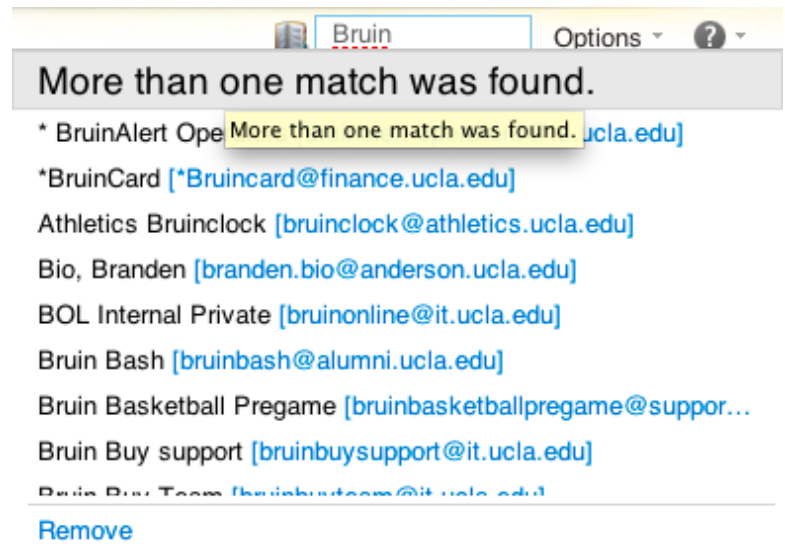

AOS E-mail - Finding people in the Global Address Book

1) Log into OWA (webmail) at <https://mail.em.ucla.edu>

2) On the Right Top, click 'Find Someone'

3) Enter the name of the person you seek

4) In the event of multiple results, click on the result you want.

Bruin Bash

Contact Alias
E-mail

EA_bruinbash
bruinbash@alumni.ucla.edu

5) You will get an address card like this.

Organization ▼